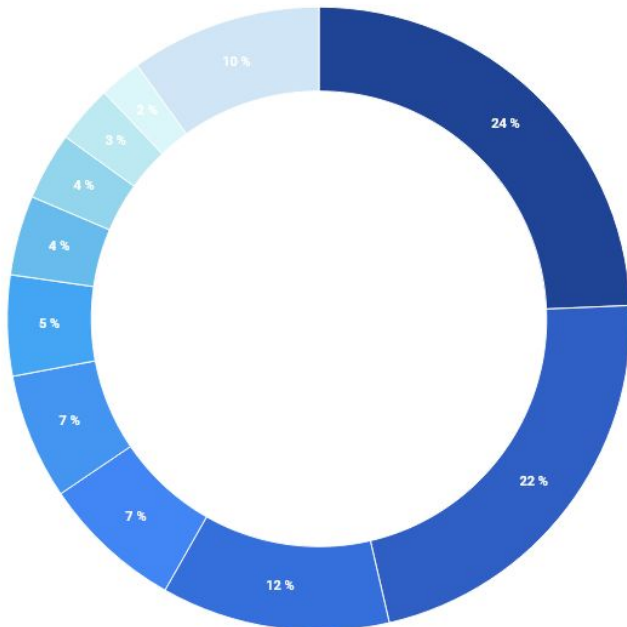

User's profile

Traffic by regions