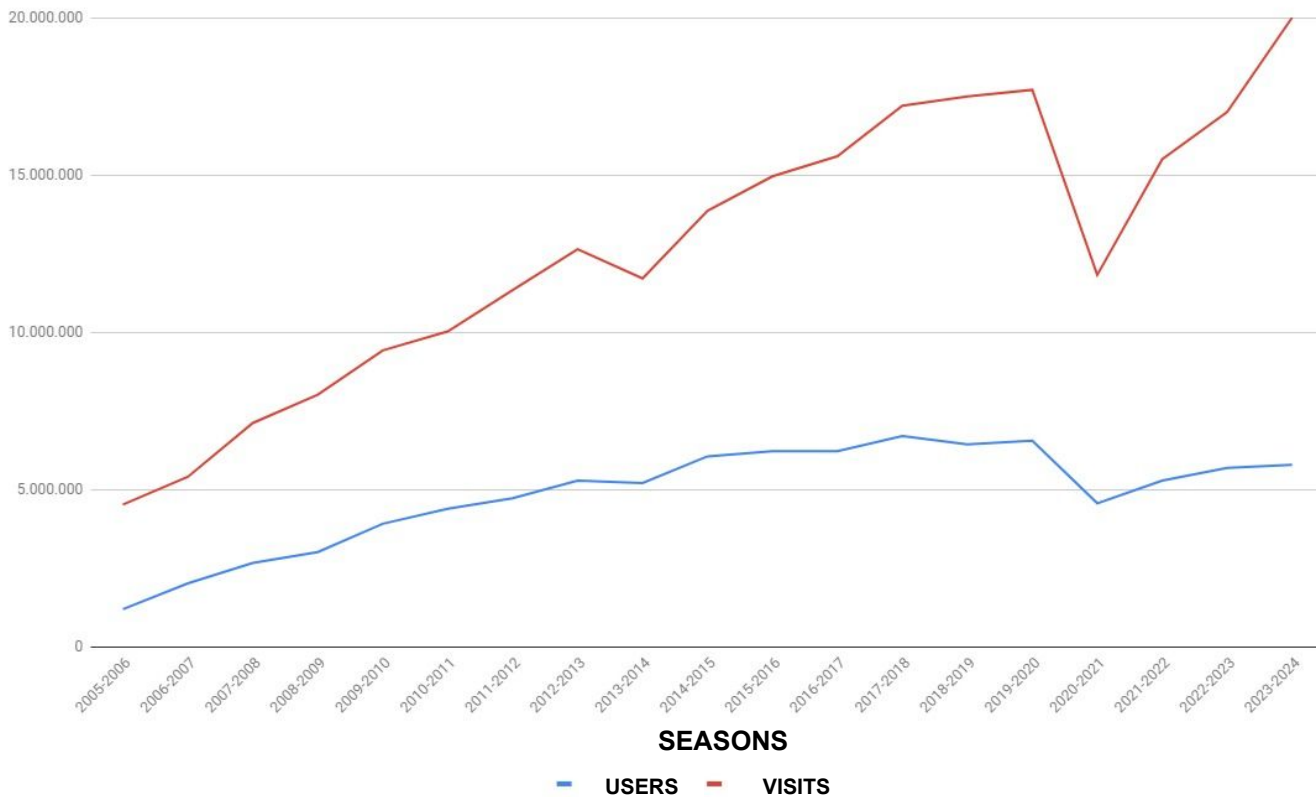

## 2023-2024 traffic data

**20**

**Million visits (sesiones)**

**73**

**Million page views**

**5,8**

**Million users**

- **1.171 Ski News** with **11.028** comments
- **808 Artículos** with **8.063** comments
- **91 Reportajes** with **1.501** comments
- **2.025 New topics** with **86.991** threads
- **2.623 Snow reports** from users

# Site: nevasport.com

**VISITS**  
6,8 M

**USERS**  
2,6 M

**PAGEVIEWS**  
19 M

**AVERAGE TIME BY USER'S VISIT**  
4 min y 36 s

Personalizado

6 may 2023-5 may 2024

# Site: infonieve.es

VISITS	USERS	PAGEVIEWS	AVERAGE TIME BY USER'S VISIT
14 M	3,2 M	55 M	4 min y 09 s
↑ 39,1 %	↑ 20,7 %	↑ 37,7 %	↑ 11,5 %

— Personalizado

1 may 2023-30 abr 2024 ▾

# Visits and users historical evolution (2005-2024)

From May 2023 until April 2024. Nevasport.com + Infonieve.es (Source: Google Analytics)